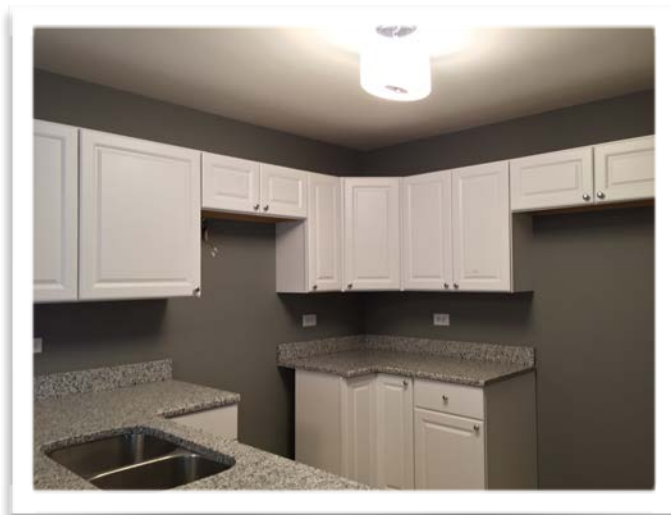


REMODELING

GROUTABLE STICK DOWN TILE (IN-STOCK)

Traffic Master Ceramica Exodus (Low Priced Homes -100K)

Perfect for kitchen and bath floors. Prefer a grayer pre-mixed grout. 12 in. x 12 in. Tile has beige, yellow and grey tones.

Easy installation with real ceramic feel as tiles are grouted.

\$1.19 price per sq. ft.

SKU 338-803

Model# 5312

STICK DOWN TILE (NOT IN-STOCK)

Allure Grey Travertine (Mid Priced Homes)

Perfect for kitchen and bath floors. 12 in. x 24 in. Peel and stick. \$2.49 per sq. ft. Looks good with white cabinets. Model# 429110

HARDWOOD FLOORS LOCK & CLICK (ONLINE ONLY)

Home Legend Wire Brushed Oak Coffee (Homes Over 125K)
Perfect for kitchen, living, dining and bath floors. Hardwood veneer. (This looks like real hardwood floors) Easy installation with lock and click. \$1.98 price per sq. ft. or \$39.00 per case (cover 19.686 sq. ft.) Must use good underlayment.
Model# HL152H

KITCHEN/BATH CABINET (IN-STOCK)

Hampton Bay Satin White Cabinets

**Perfect for kitchen and bath. Crown also available to match.
Price per cabinet range from \$90.00 to \$227.00 depending on
size. {Drawers add to cost and not necessary - use sparingly}
Cabinets can be bumped-up to create custom kitchen look.
SKU 6000494 (Vary By Size)
Model KB24-SW (Vary By Size)**